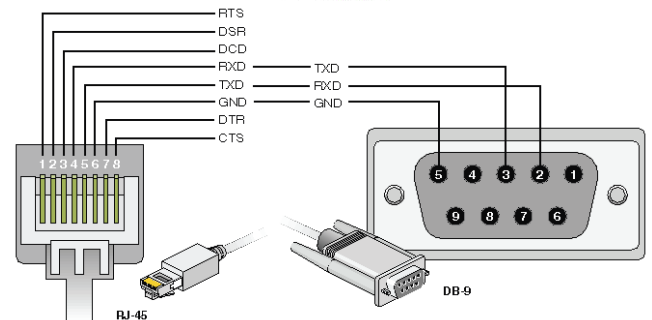

Z-TV Balun 232

Product Specifications

Z-TV Balun 232

Product Specifications

Product Description

The Z-TV Balun 232 with DB9 cable assembly is located at the receive end and permits a TV, Set-Top Box, or PC with a Tuner Card to be controlled over CAT 6 cable. The Z-TV Balun 232 is not only an

RS-232 control device, but serves as a small self-adjusting amplifier and TV signal conditioner.

The input to the Z-TV Balun 232 from a wall outlet is connected via an RJ-45 Jack, and its output features an F-Connector and an auxiliary RJ-45 Jack for Z-TV Control 232. Available in a free-hanging configuration.

Model	Z-7002-3 (Kit)
Physical Description	<p>Weight: Approx. 6 ounces</p> <p>Dimensions: 2.8"L x 2.4"W x 1.0"H</p> <p>F-Connector (bottom)</p> <p>(2) RJ-45 Jacks (top)</p> <p>LED distance indicators (bottom)</p>
Electrical Power	<p>Z-232 Function: 12V DC at 1/2 watt supplied remotely on pins 1&2 via Z-TV Balun 232 Control HUB</p> <p>With RF Video: 8V DC at 1/2 watt supplied remotely on pins 7&8 via Z-Distribution (video hub)</p>

Z-TV Balun 232

Product Specifications

Network Protection	Impedance matching 100 ohm to 75 ohm with signature protection to avoid accidental connection
RF Video Signal Characteristics	Forward: 54 MHz to 860 MHz (pins 7&8) Assures proper TV receive level 0 to +15 dBmV for analog signals and +/-10 dBmV for digital Return Path: 5 MHz to 42 MHz Return Loss: greater than 14 dB
Serial Data	 RS-232 Outport (1) RJ- 45 (top)  9600 Baud Rate
Environment	Operating Temperature: 0° to 55° C Relative Humidity: 5 to 95% Storage Temperature: -40° to 70° C
Agency Standards	UL/CSA Listed, FCC Regulations, Part 15 Compliant