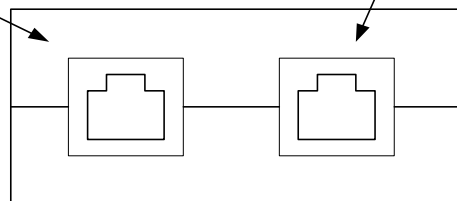

# HD 860 Balun "GigaBOB"

TO WALL: VIDEO AND IP  
VIDEO ON 4,5,7 AND 8  
Outbound video on 7&8  
Return video on 4&5  
8VDC carried on Pins 7&8  
Auxiliary signals on 1,2,3 & 6

AUXILIARY: IP OR  
OTHER SIGNALS  
PINS 1,2,3 AND 6

SLOTS WITH LED'S:  
Indicates active unit and  
distance from  
Distribution Hub

RED: CLOSEST

YELLOW: INTERMEDIATE

AMBER: FAR INTERMEDIATE

GREEN/AMBER: FURTHEST

F CONNECTOR: VIDEO  
TO TV TUNER