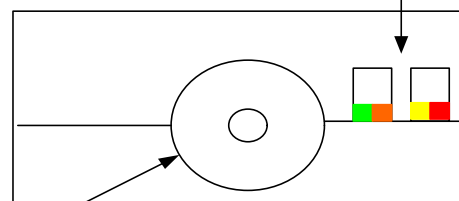

# HD 860 Balun "GigaBOB"

TO WALL: VIDEO AND IP  
VIDEO ON 4,5,7 AND 8  
Outbound video on 7&8  
Return video on 4&5  
8VDC carried on Pins 7&8  
Auxiliary signals on 1,2,3 & 6

AUXILIARY: IP OR  
OTHER SIGNALS  
PINS 1,2,3 AND 6

SLOTS WITH LED'S:  
Indicates active unit and  
distance from  
Distribution Hub

RED: CLOSEST

YELLOW: INTERMEDIATE

AMBER: FAR INTERMEDIATE

GREEN/AMBER: FURTHEST

F CONNECTOR: VIDEO  
TO TV TUNER